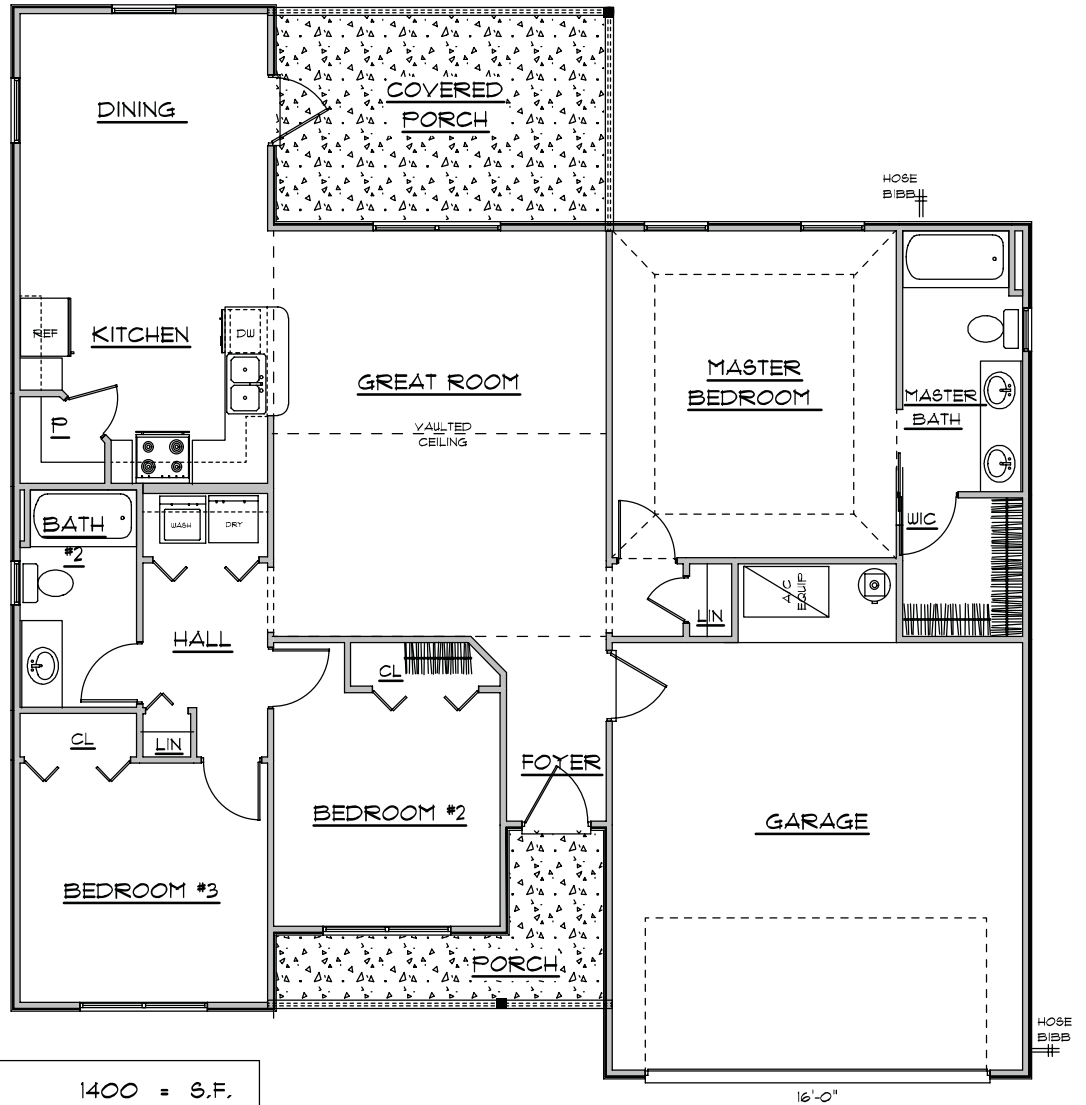

**GENESIS**  
DEVELOPERS  
LLC

Quality Homes Built By:

**Bryan Zecher**  
CONSTRUCTION

A/C LIVING AREA	1400 = S.F.
ENTRANCE	76 = S.F.
GARAGE	433 = S.F.
COVERED BACK PORCH	160 = S.F.
<b>TOTAL</b>	<b>2069 = S.F.</b>

**\* THE CARTER \***  
**\* FLOOR PLAN \***

**\* FRONT ELEVATION \***

Equal Housing Opportunity