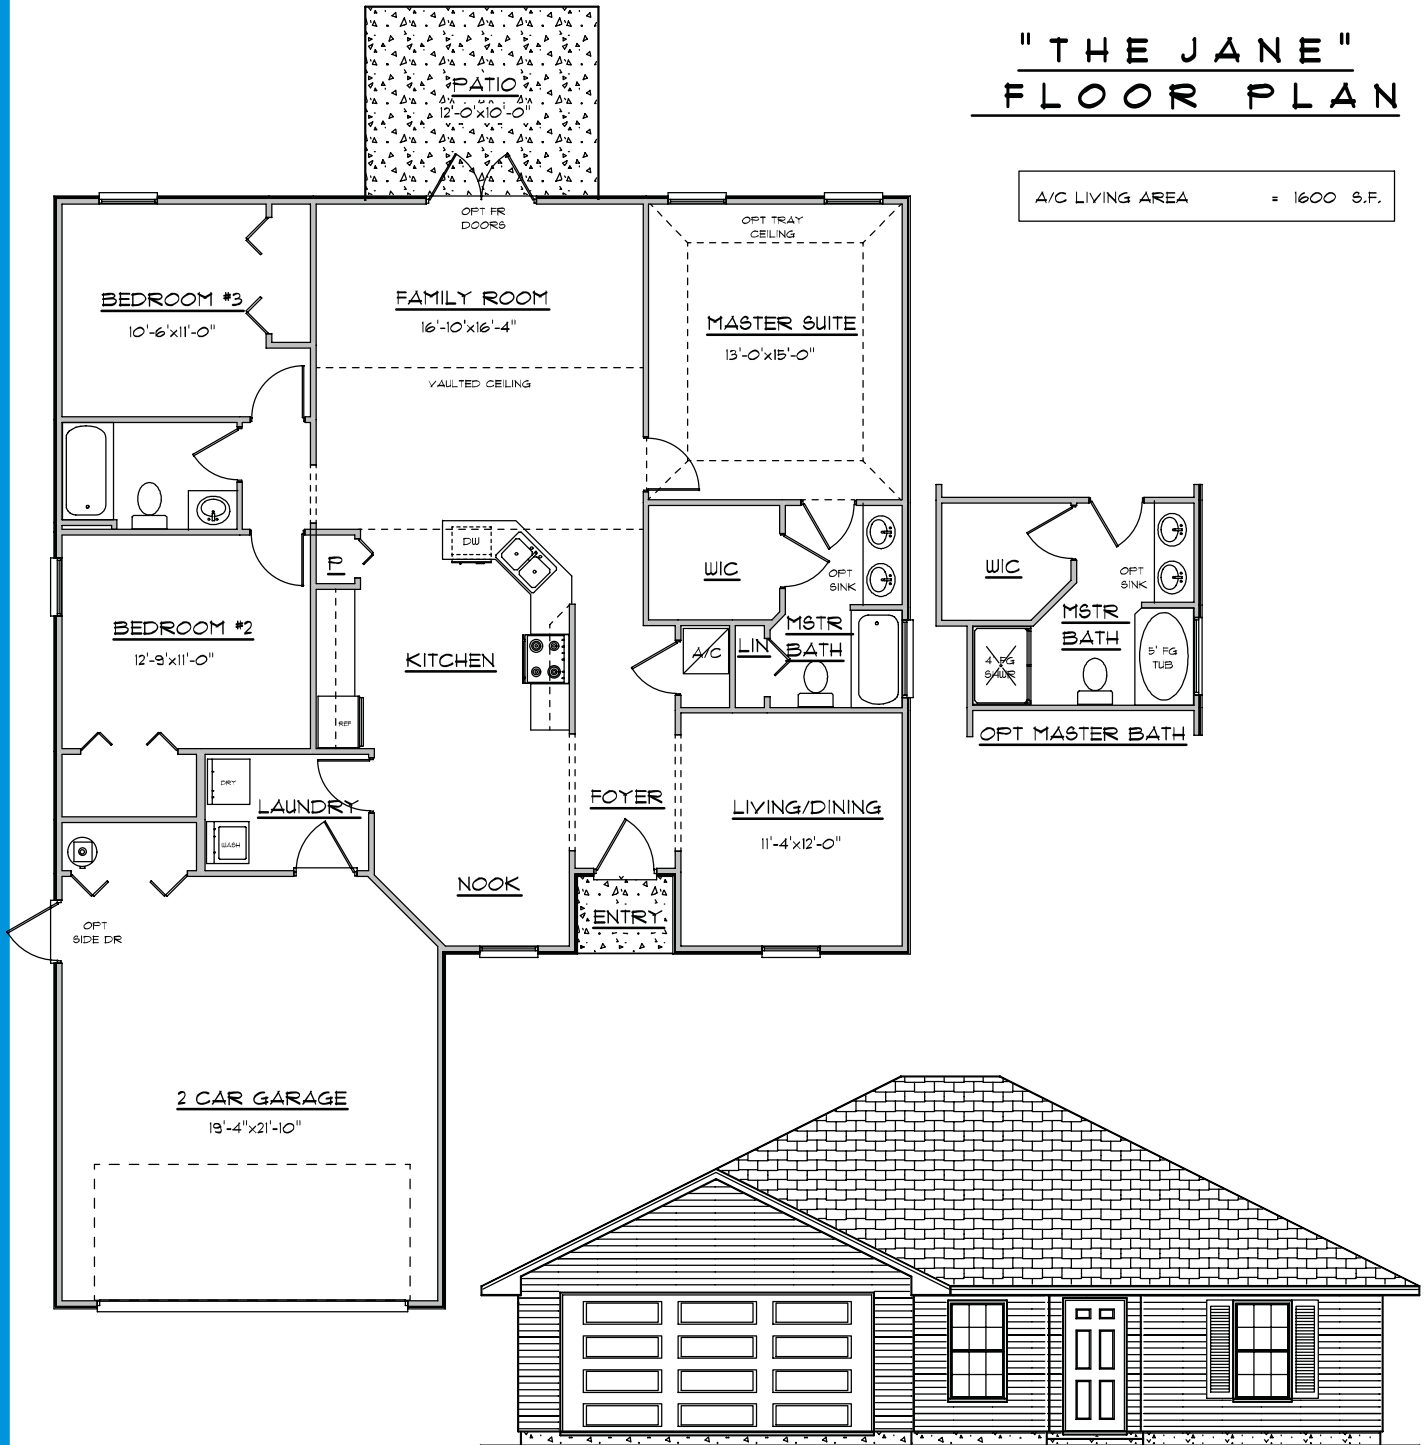

GENESIS
DEVELOPERS
LLC

Quality Homes Built By:

Bryan Zecher
CONSTRUCTION

**"THE JANE"
FLOOR PLAN**

A/C LIVING AREA = 1600 S.F.

Equal Housing Opportunity